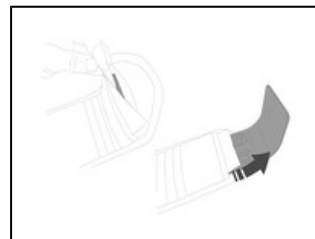

Universe	Professional
Type	Verticality
Category	Harnesses
Subcategory	Rope access harnesses

PODIUM

The PODIUM work seat allows work-at-height and rope access technicians to sit when suspended in their harness for long periods of work, providing additional comfort. It features three equipment loops and is easily adjustable, with DOUBLEBACK buckles. It can be connected to the harness with T-BARS, which can be attached directly to the shackles, or with connectors or accessory carabiners such as the MINO.

The PODIUM work seat is convenient, with three equipment loops to make carrying equipment easier and more balanced.

It can be connected to the harness with T-BARS, which can be attached directly to the shackles, or with connectors or accessory carabiners such as the MINO.

The PODIUM covering can be replaced, making it a more sustainable option.

Short Description Comfortable work seat designed for prolonged suspension

Selling Points

- Comfort for prolonged periods of suspension:
 - Wide seat provides excellent stability
 - Rigid sides prevent the webbing straps from compressing thighs
- Three ways to connect to a harness:
 - Directly to the shackles with T-BARs
 - Using accessory carabiners (MINO)
 - Using connectors on the loops at the end of the webbing
- Convenient and sustainable:
 - The straps are easy to adjust with self-locking DOUBLEBACK buckles
 - It has three pre-shaped equipment loops with a protective sheath that help balance the weight
 - Each equipment loop can hold up to 25 kg
 - Covering can be replaced and metal plate can be reused (covering available as an accessory)

Specification

- Weight: 1150g
- Maximum load: 50kg
- Material(s): Polyester, aluminum
- Dimensions: 55x16x16cm

Specifications by reference

Reference(s)	S071AB00
Color(s)	Black, Yellow
Made in	CN
Guarantee	3 years
Inner Pack Count	1
Quantity Per Box	8
EAN	3342540848450